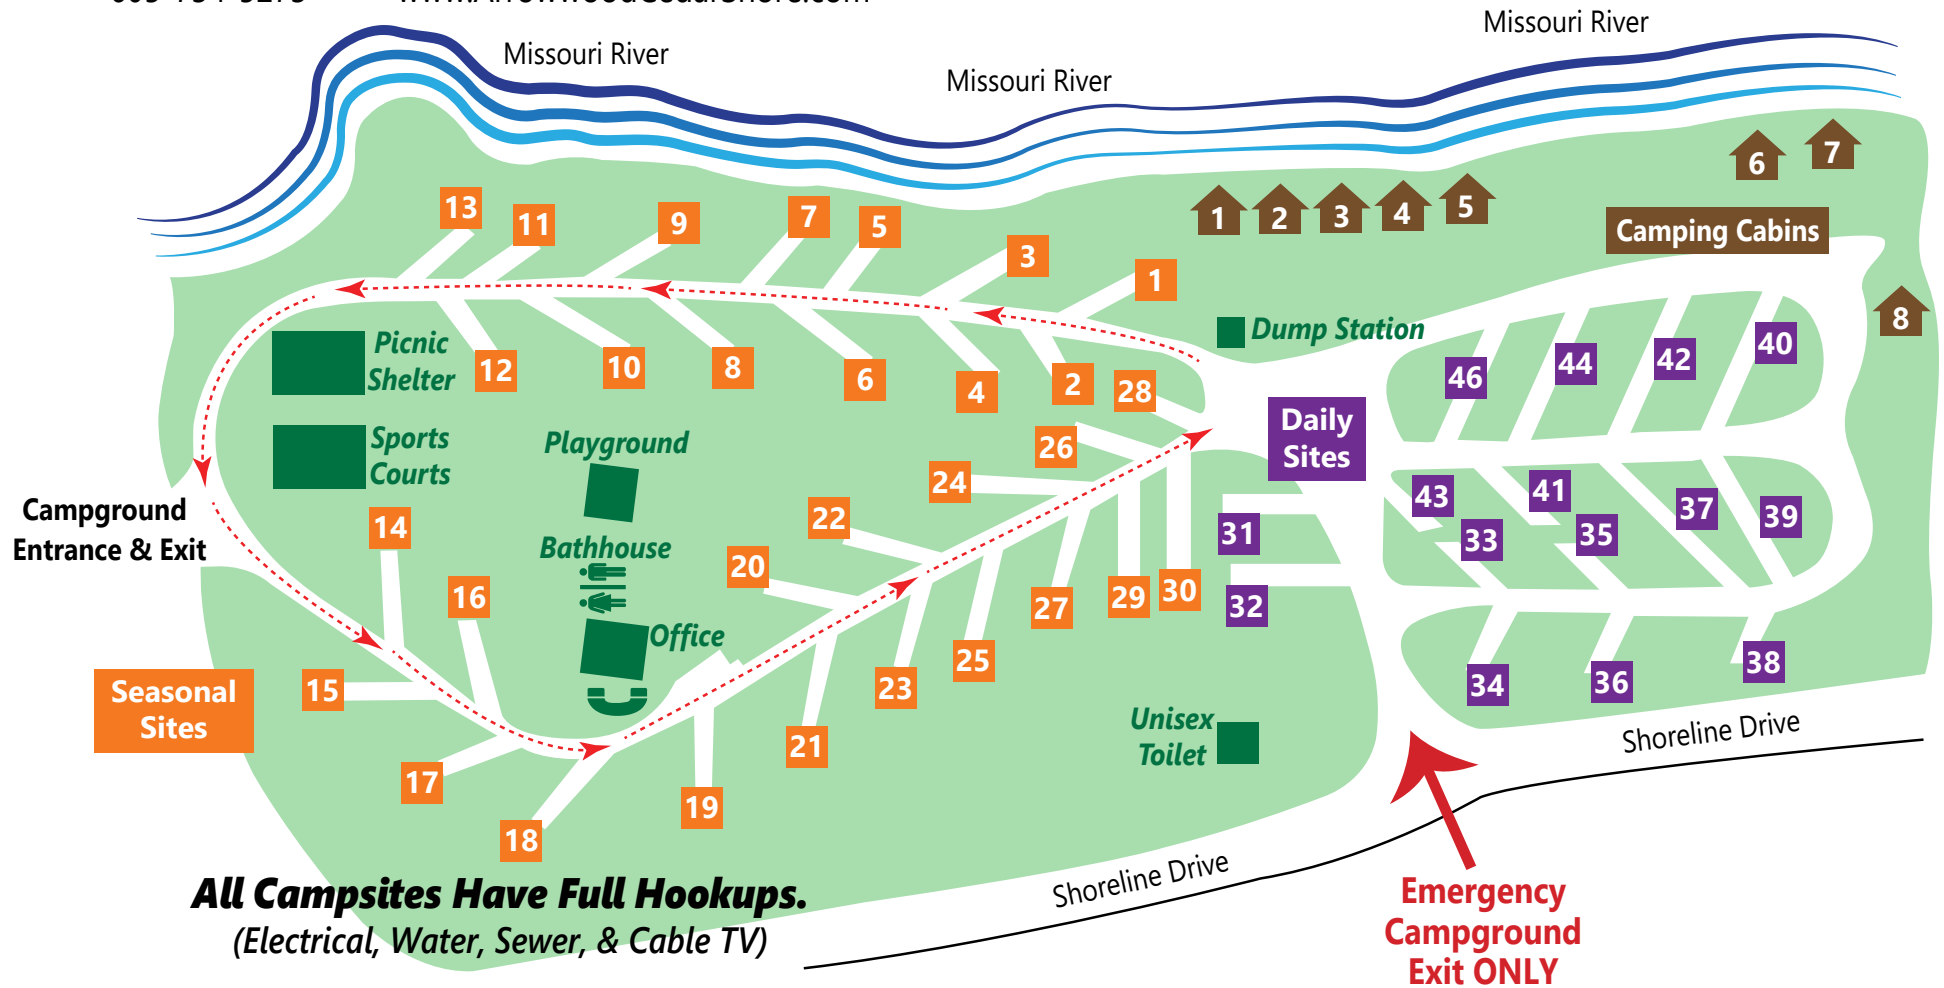

DATE _____

NAME _____

SITE # _____

Campground Map

1500 Shoreline Drive Oacoma, SD 57365

605-734-5273 • www.ArrowwoodCedarShore.com

All Campsites Have Full Hookups.
(Electrical, Water, Sewer, & Cable TV)

**Emergency
Campground
Exit ONLY**

← Hotel, Swimming Pool, Marina and Fish Cleaning Station